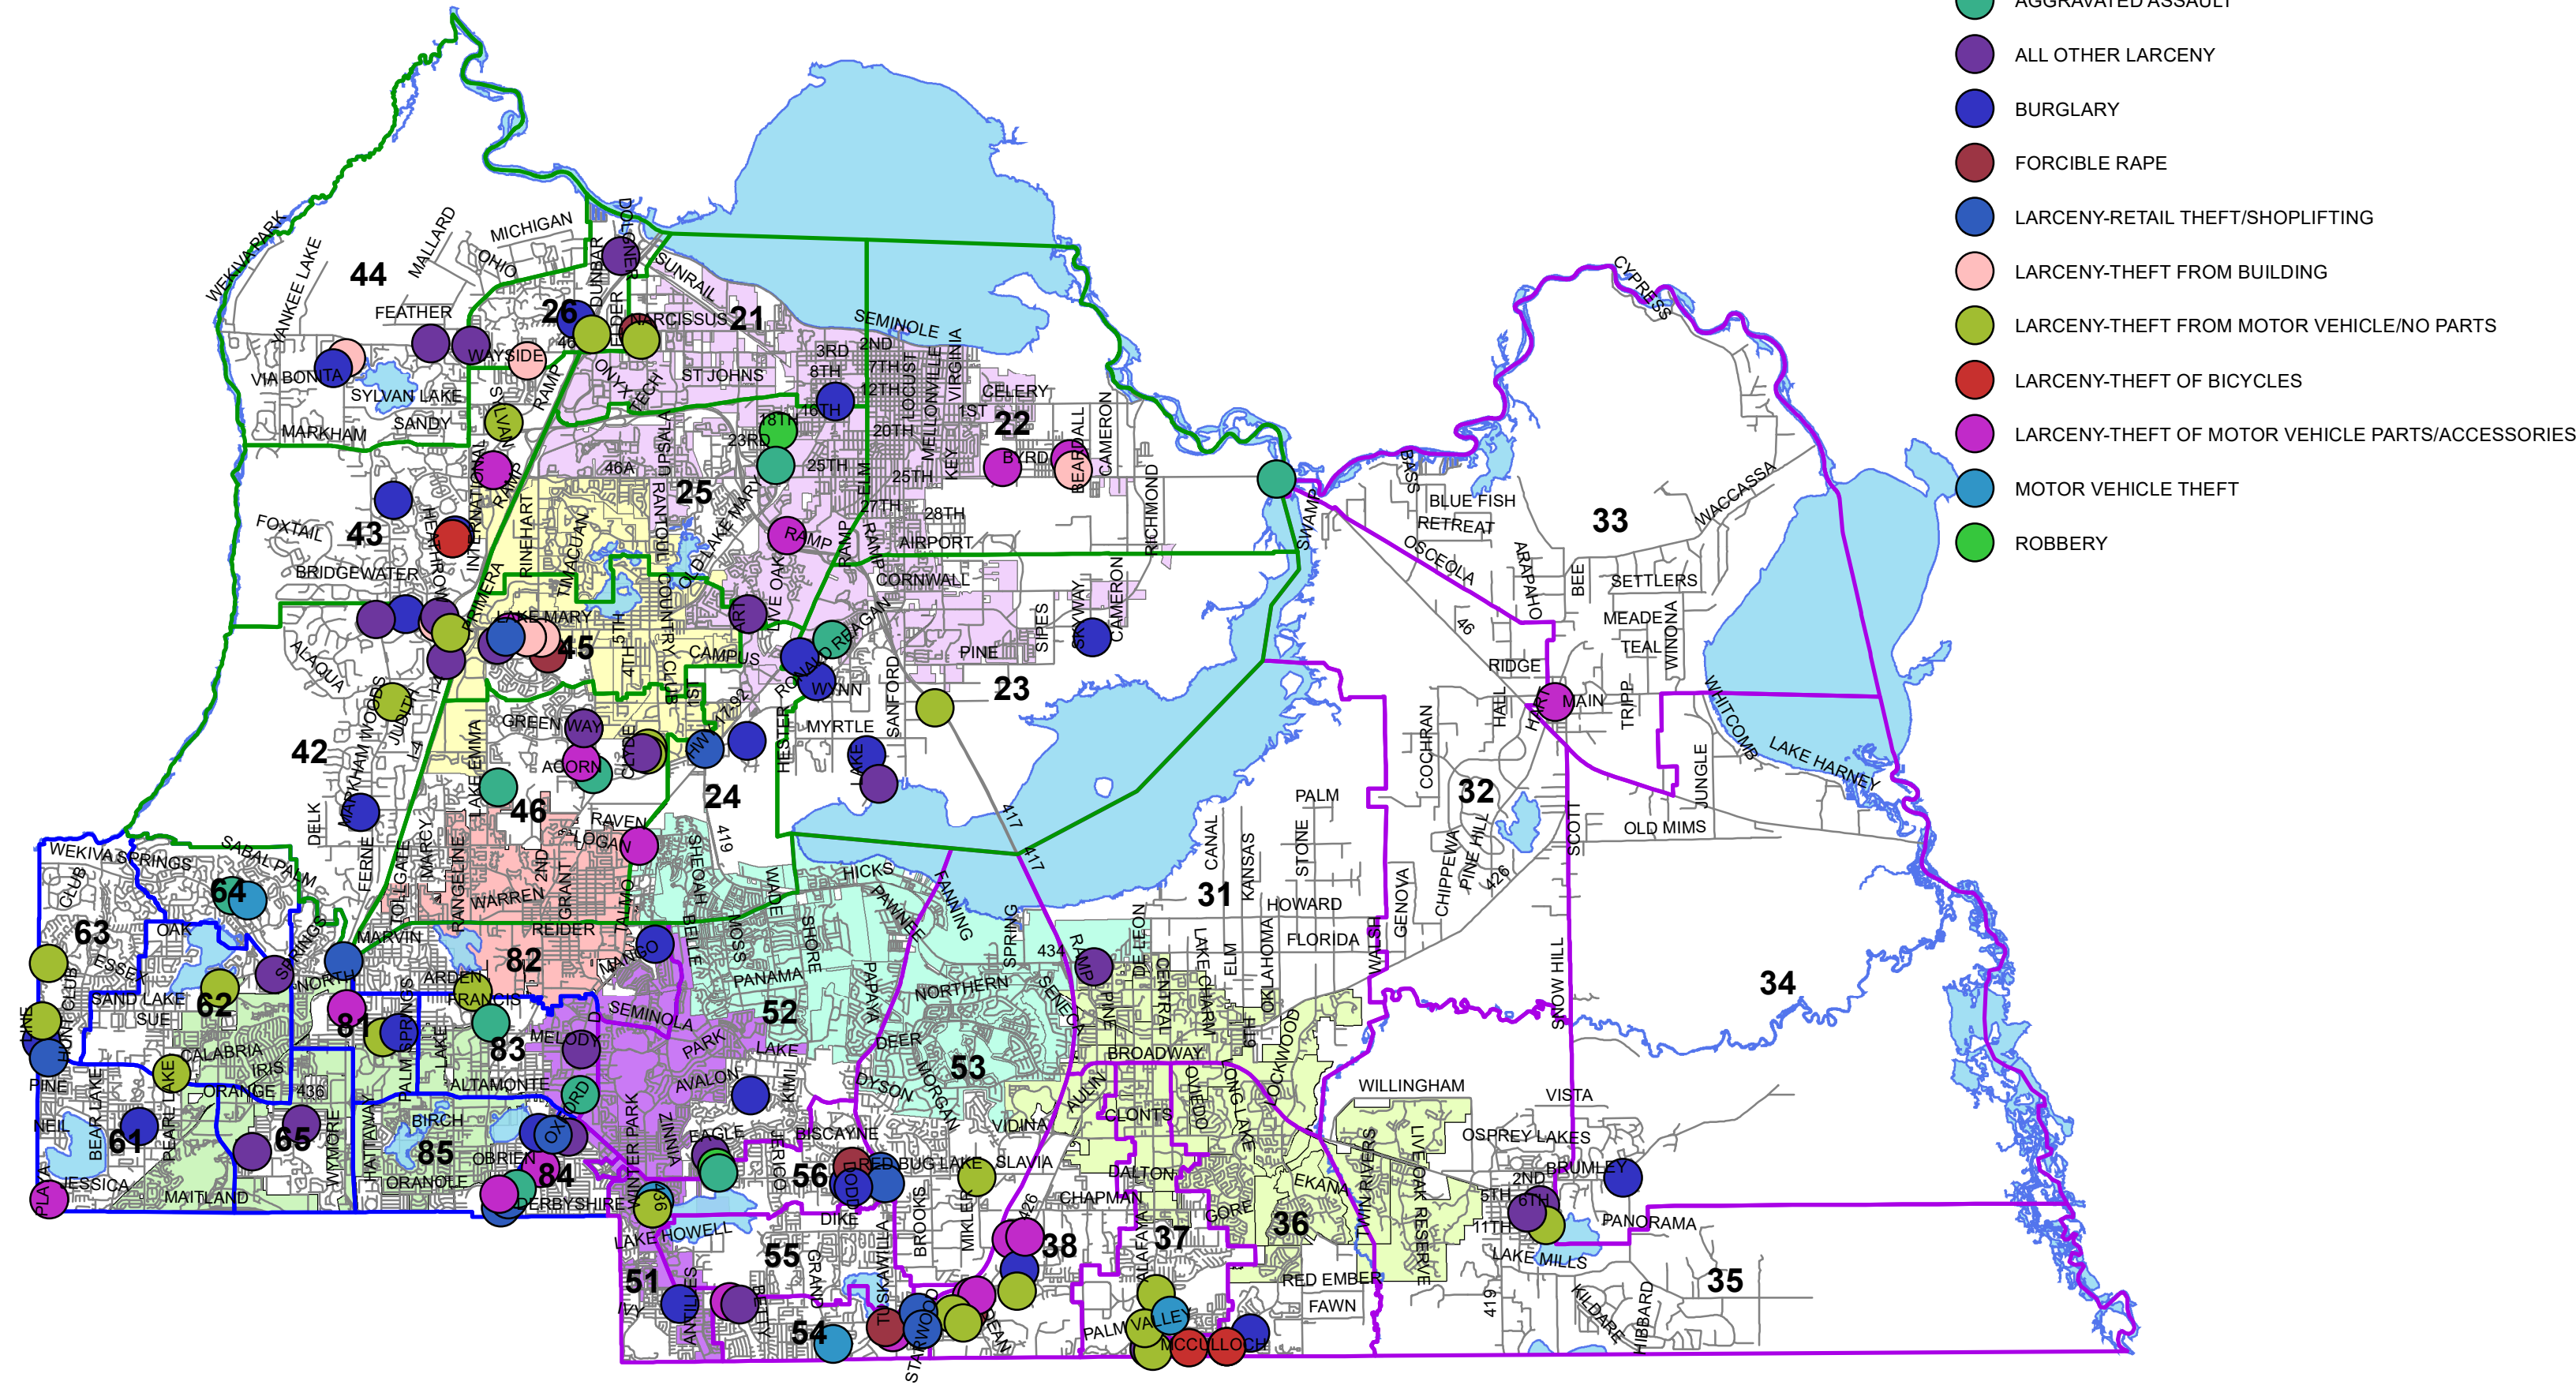

PART I CRIMES

09/01/2021 - 09/30/2021

- AGGRAVATED ASSAULT
- ALL OTHER LARCENY
- BURGLARY
- FORCIBLE RAPE
- LARCENY-RETAIL THEFT/SHOPLIFTING
- LARCENY-THEFT FROM BUILDING
- LARCENY-THEFT FROM MOTOR VEHICLE/NO PARTS
- LARCENY-THEFT OF BICYCLES
- LARCENY-THEFT OF MOTOR VEHICLE PARTS/ACCESSORIES
- MOTOR VEHICLE THEFT
- ROBBERY

This map does not include incidents for which addresses could not be verified or geocoded.